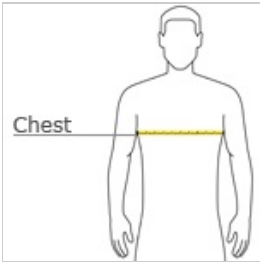

Cozy sweats in our core weight.

- 7.8-ounce, 50/50 cotton/poly fleece
- Air jet yarn for a soft, pill-resistant finish

Due to the nature of 50/50 cotton/polyester neon fabrics, special care must be taken throughout the printing process.

front

back

HOW TO MEASURE

CHEST

With arms down at sides, measure around the upper body, under arms and over the fullest part of the chest.

SIZE CHART

	S	M	L	XL	2XL	3XL	4XL
Chest	35-37	38-40	41-43	44-46	47-49	50-53	54-57