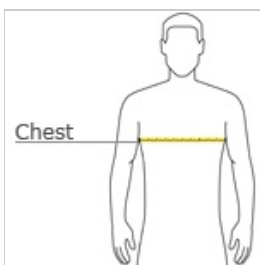

Heavy Cotton™ 100% Cotton T-Shirt. 5000

- 5.3-ounce, 100% cotton
- 99/1 cotton/poly (Ash)
- 90/10 cotton/poly (Sport Grey, Antique Cherry Red, Antique Irish Green, Antique Jade Dome, Antique Orange, Antique Sapphire)
- 50/50 cotton/poly (Blackberry, Dark Heather, Heather Military Green, Heather Red, Heathered Sapphire, Lilac, Neon Blue, Neon Green, Russet, Sunset, Tweed, Safety Green, Safety Orange, Safety Pink, Graphite Heather)
- Seamless double-needle 7/8" collar
- Double-needle sleeves and hem
- Taped neck and shoulders
- Tearaway label

front

back

Due to the nature of 50/50 cotton/poly neon fabrics, special care must be taken throughout the printing process.

HOW TO MEASURE

CHEST

With arms down at sides, measure around the upper body, under arms and over the fullest part of the chest.